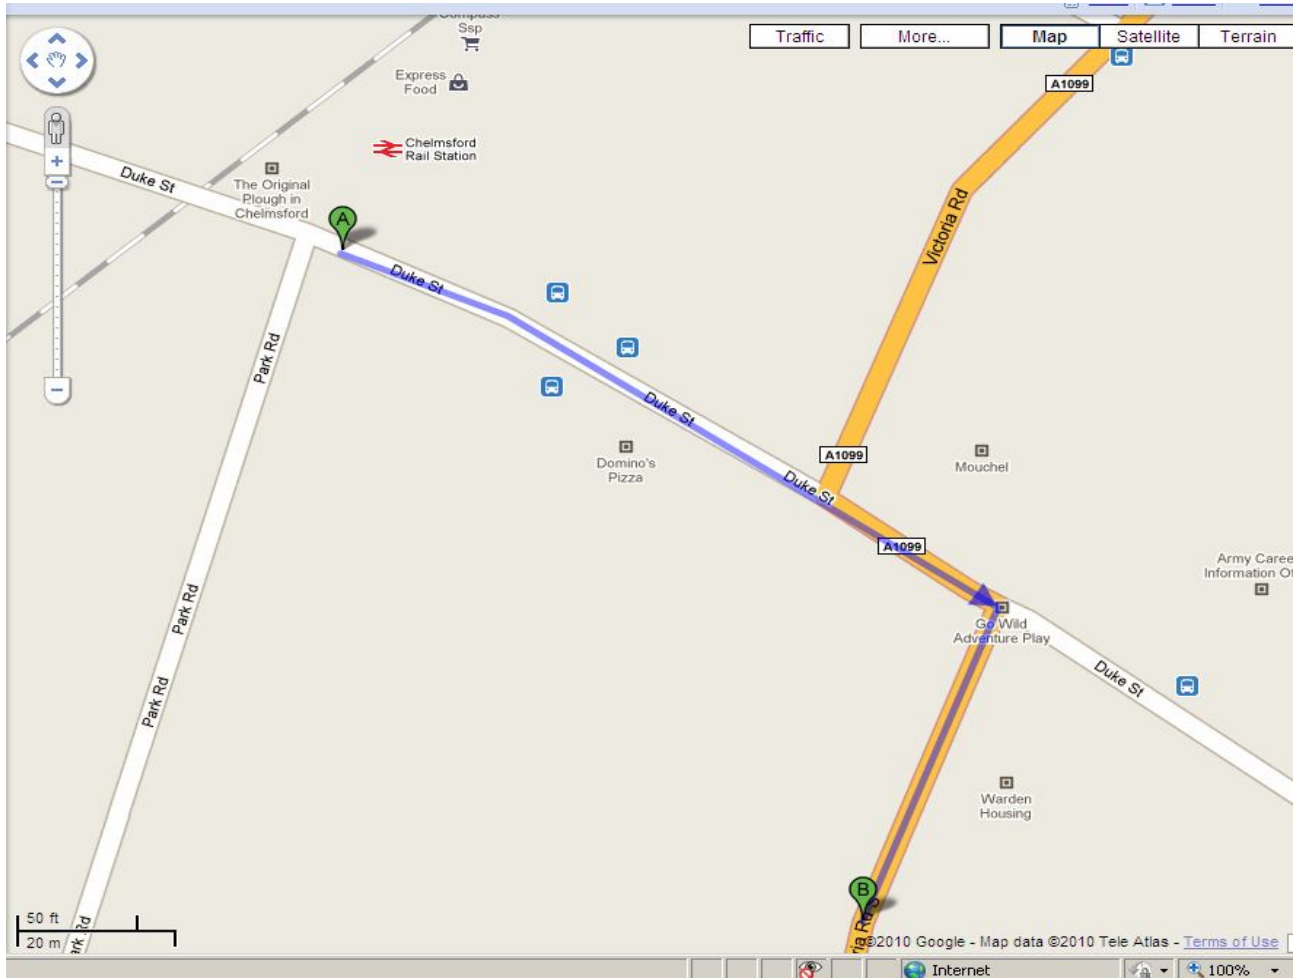

**Walking directions
Chelmsford Rail Station
To
Central Baptist Church
Victoria Road South, Chelmsford CM1 1LN
Tel No: 01245 264163**

Walking distance approximately 479 ft – about 1 min

Suggested routes

Chelmsford Rail Station

1. Head southeast on Duke St toward A1099/Victoria Rd 322 ft
2. Turn right at A1099/Victoria Rd S

Central Baptist Church will be on the right 157 ft

Walking directions
Chelmsford Bus Station
To
Central Baptist Church
Victoria Road South, Chelmsford CM1 1LN
Tel No: 01245 264163

Suggested routes

1. Head northeast on Viaduct Rd toward Duke St 157 ft
2. Turn right at Duke St 0.1 mi
3. Turn right at A1099/Victoria Rd S 157 ft

Central Baptist Church