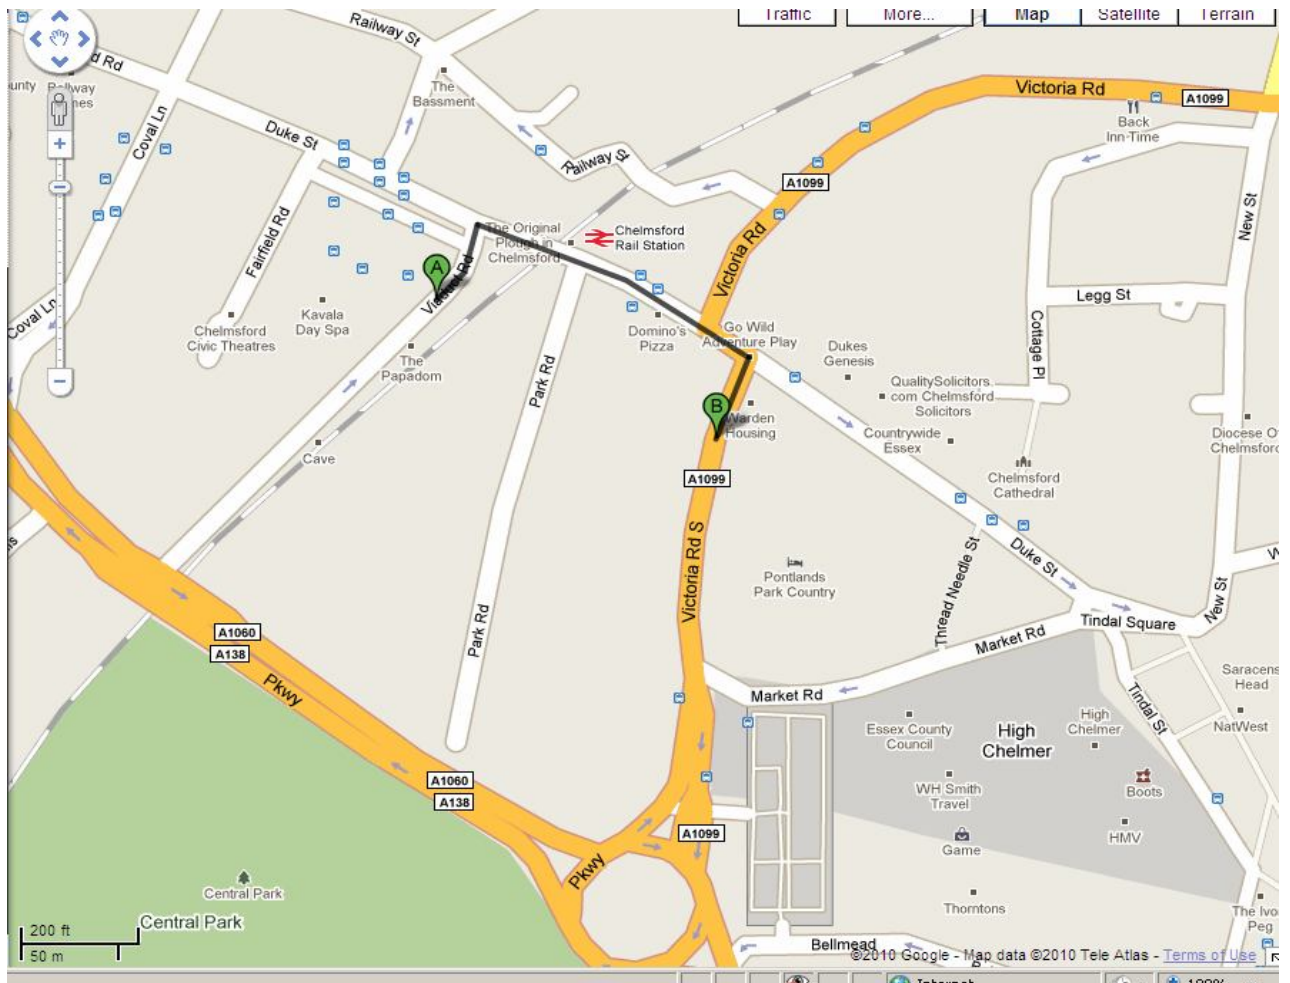

**Walking directions
Chelmsford Rail Station
To
Central Baptist Church
Victoria Road South, Chelmsford CM1 1LN
Tel No: 01245 264163**

Walking distance approximately 479 ft – about 1 min

Suggested routes

Chelmsford Rail Station

1. Head southeast on Duke St toward A1099/Victoria Rd 322 ft
2. Turn right at A1099/Victoria Rd S

Central Baptist Church will be on the right 157 ft

Walking directions
Chelmsford Bus Station
To
Central Baptist Church
Victoria Road South, Chelmsford CM1 1LN
Tel No: 01245 264163

Suggested routes

1. Head northeast on Viaduct Rd toward Duke St 157 ft
2. Turn right at Duke St 0.1 mi
3. Turn right at A1099/Victoria Rd S 157 ft

Central Baptist Church